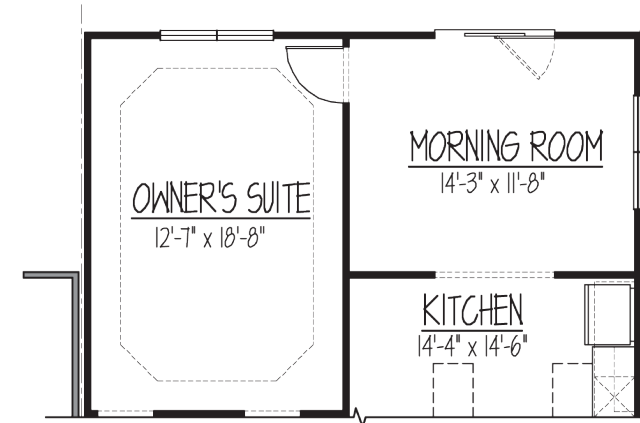

SUPER BATH OPTION

ALTERNATE SHOWER BATH OPTION

FIRST FLOOR PLAN - OPTIONS

FIRST FLOOR PLAN

OPTIONAL 4' OWNER'S SUITE & MORNING RM. EXTENSIONS

OPTIONAL 4' OWNER'S SUITE EXTENSION

SECOND FLOOR PLAN

OPTIONAL MORNING ROOM EXTENSION

THE STOWE II