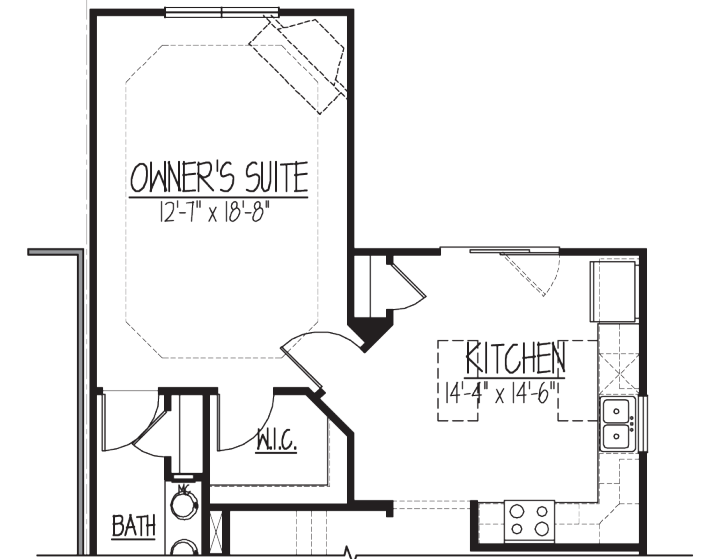

SUPER BATH OPTION

ALTERNATE SHOWER BATH OPTION

FIRST FLOOR PLAN - OPTIONS

FIRST FLOOR PLAN

OPTIONAL 4' OWNER'S SUITE & MORNING RM. EXTENSIONS

OPTIONAL 4' OWNER'S SUITE EXTENSION

SECOND FLOOR PLAN

OPTIONAL MORNING ROOM EXTENSION

THE STOWE II