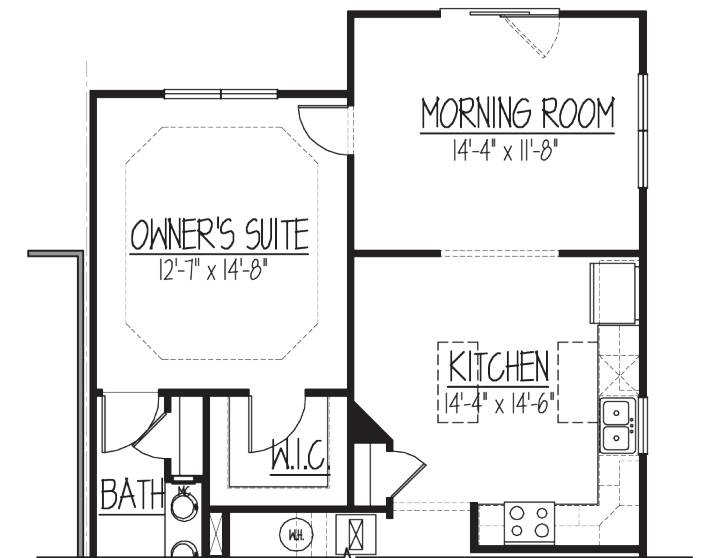

SUPER BATH OPTION

ALTERNATE SHOWER BATH OPTION

FIRST FLOOR PLAN - OPTIONS

FIRST FLOOR PLAN

OPTIONAL 4' OWNER'S SUITE & MORNING RM. EXTENSIONS

OPTIONAL 4' OWNER'S SUITE EXTENSION

SECOND FLOOR PLAN

OPTIONAL MORNING ROOM EXTENSION

THE STOWE II