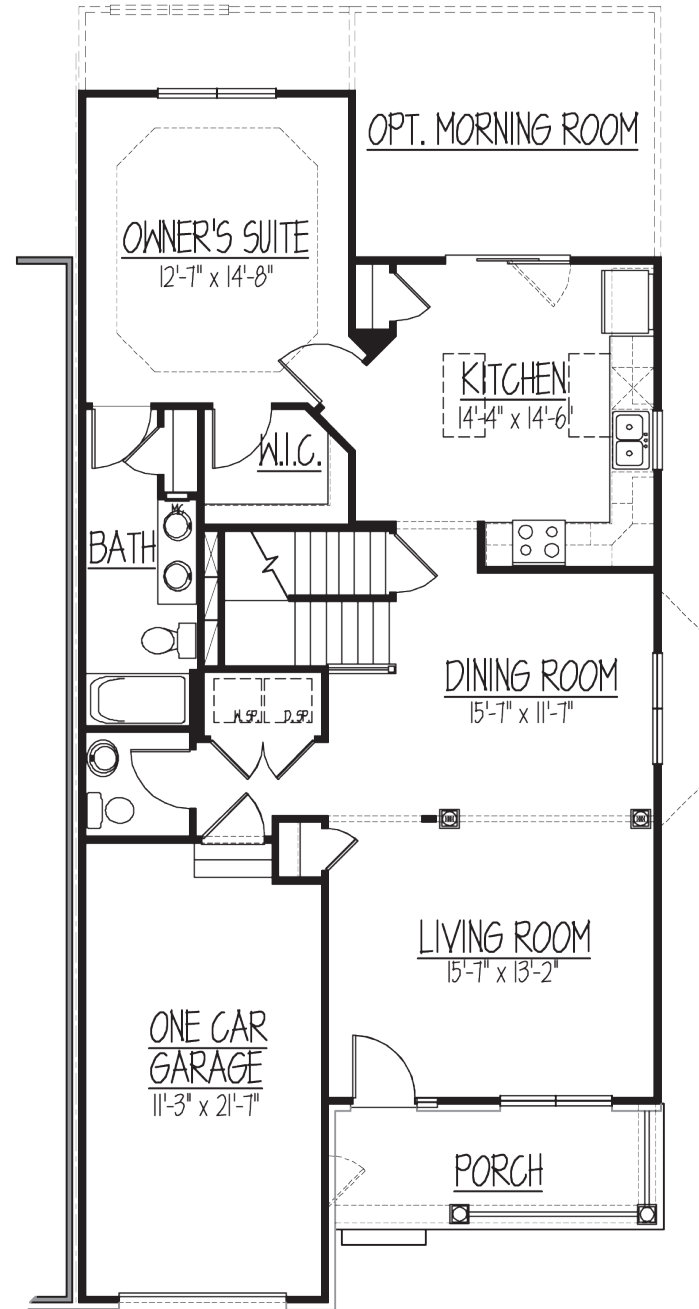

SUPER BATH OPTION

ALTERNATE SHOWER BATH OPTION

FIRST FLOOR PLAN - OPTIONS

FIRST FLOOR PLAN

OPTIONAL 4' OWNER'S SUITE & MORNING RM. EXTENSIONS

OPTIONAL 4' OWNER'S SUITE EXTENSION

SECOND FLOOR PLAN

OPTIONAL MORNING ROOM EXTENSION

THE STOWE II