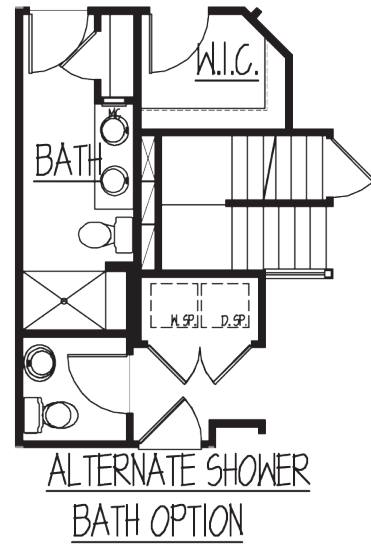

SUPER BATH OPTION

ALTERNATE SHOWER BATH OPTION

FIRST FLOOR PLAN - OPTIONS

FIRST FLOOR PLAN

OPTIONAL 4' OWNER'S SUITE & MORNING RM. EXTENSIONS

OPTIONAL 4' OWNER'S SUITE EXTENSION

SECOND FLOOR PLAN

OPTIONAL MORNING ROOM EXTENSION

THE STOWE II