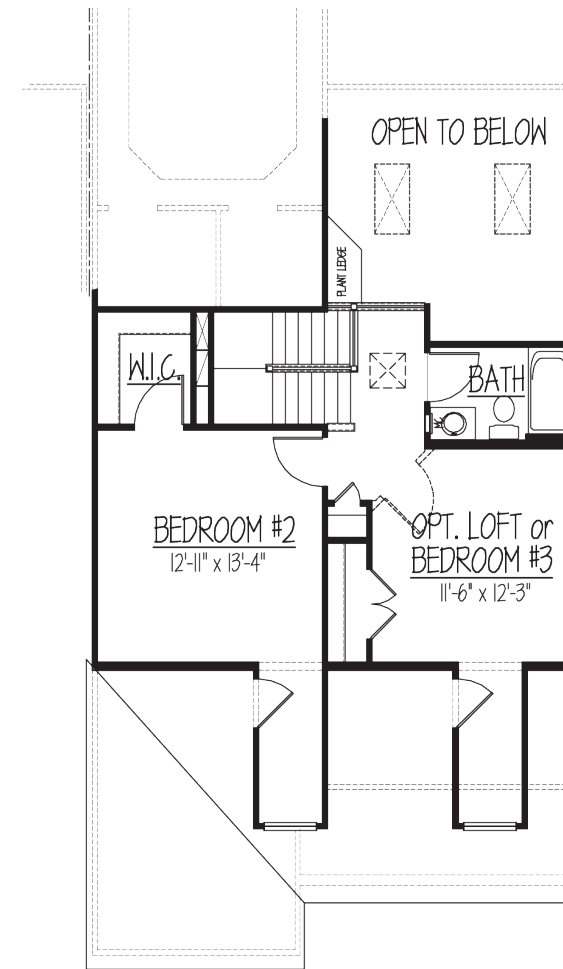

SUPER BATH OPTION

ALTERNATE SHOWER BATH OPTION

FIRST FLOOR PLAN - OPTIONS

FIRST FLOOR PLAN

OPTIONAL 4' OWNER'S SUITE & MORNING RM. EXTENSIONS

OPTIONAL 4' OWNER'S SUITE EXTENSION

SECOND FLOOR PLAN

OPTIONAL MORNING ROOM EXTENSION

THE STOWE II